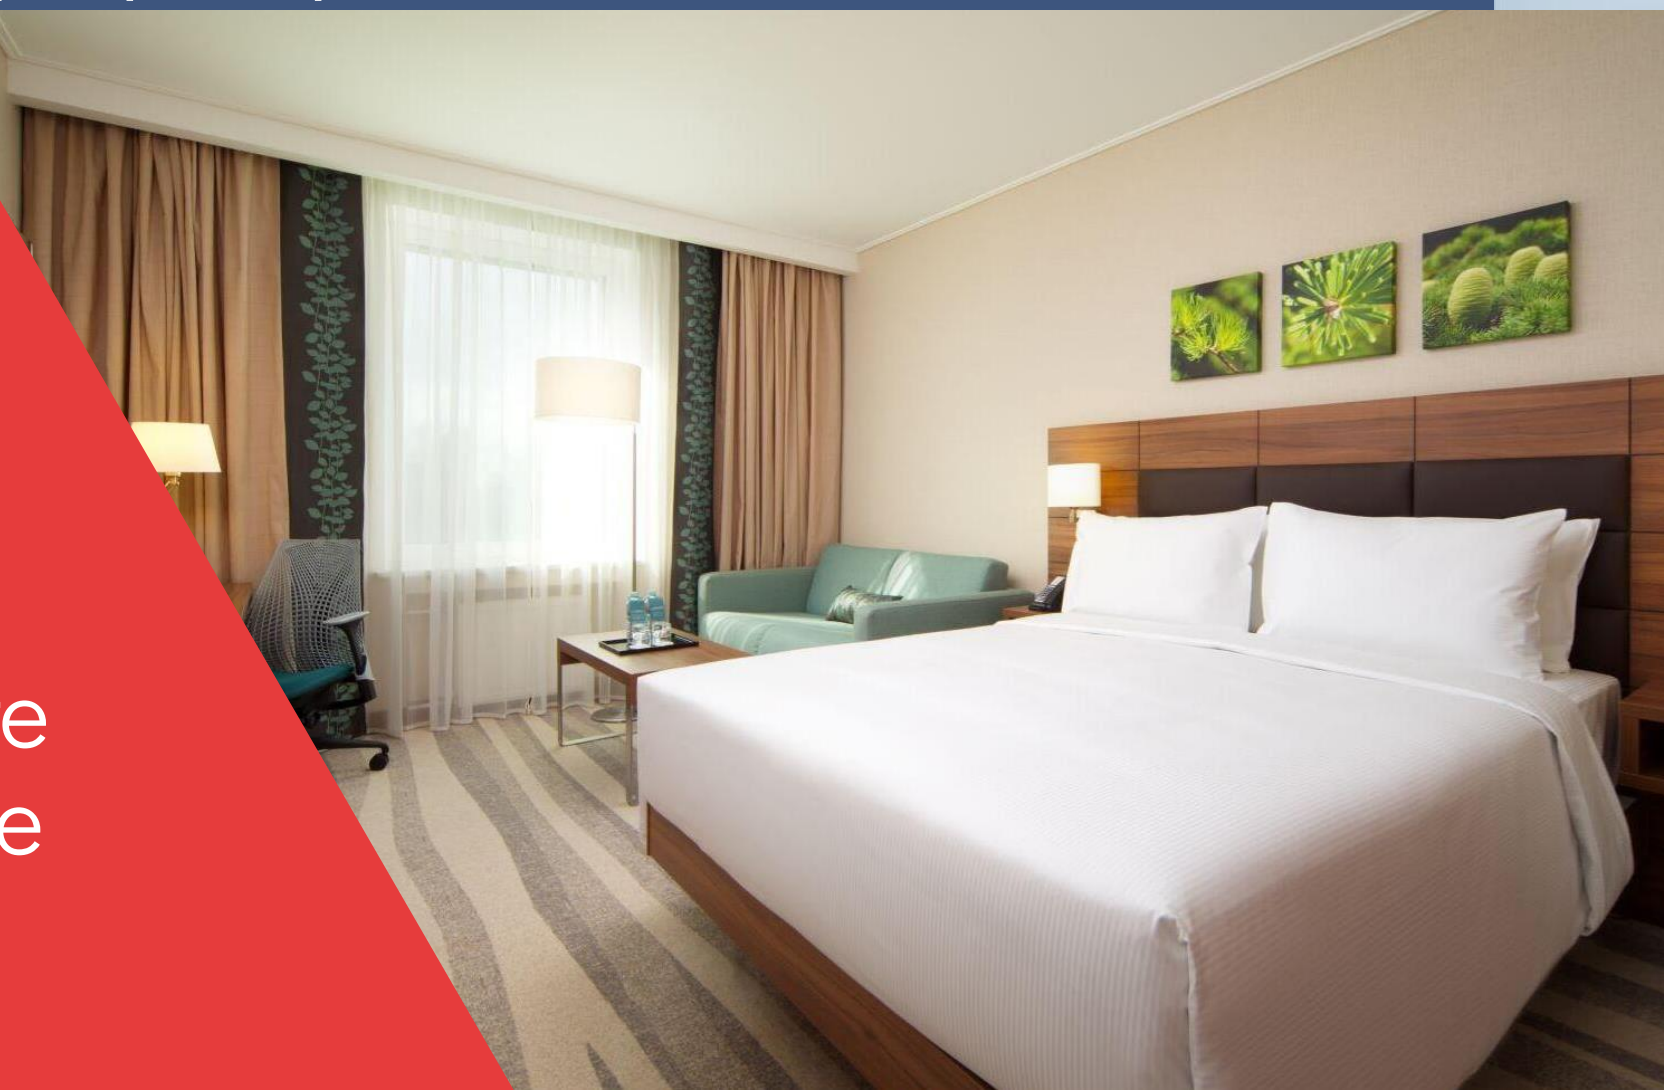

93 King
93 Twin
30 Family Queen
58 Superior
1 Junior Suite
2 One bedroom suite
1 Two bedroom suite
6 Accessible